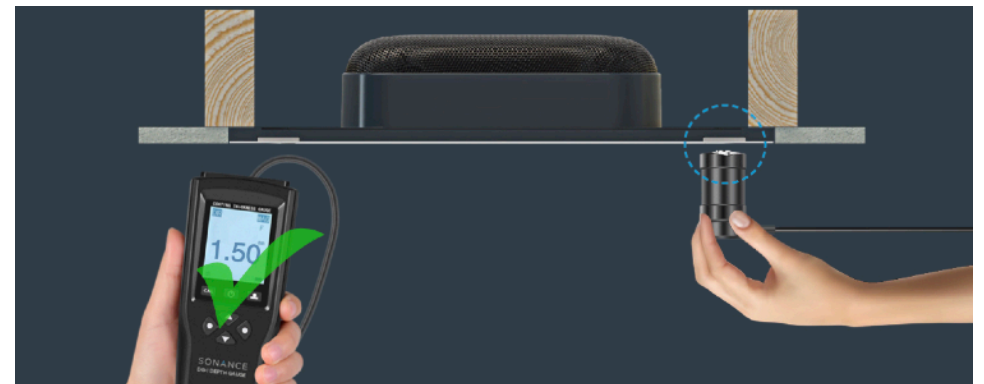

SONANCE DISC SYSTEM
Depth Identification Sensing Calibration