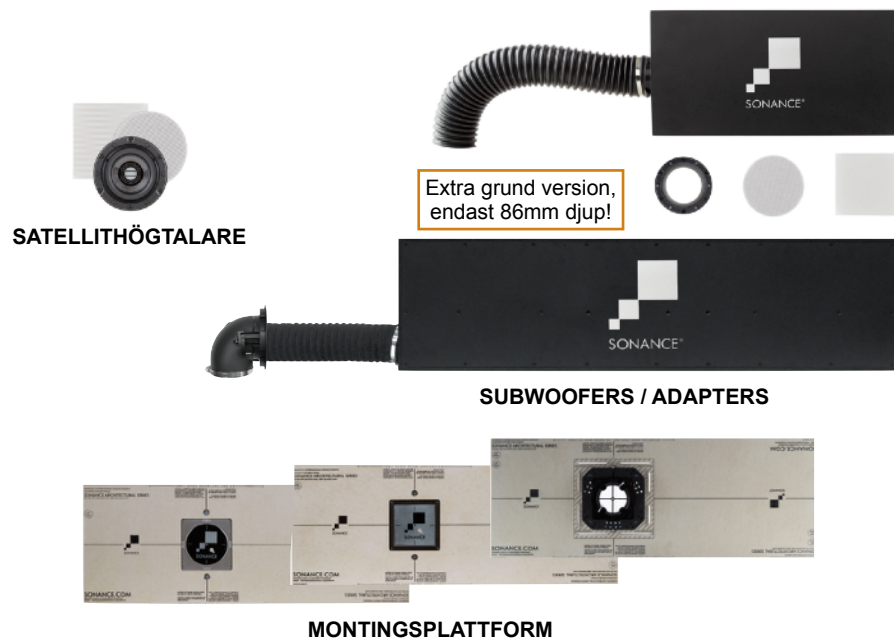

AS DISCREET OPENING SYSTEM (DOS)

AS MEDIUM SYSTEM

DISCREET OPENING SYSTEM Mått och övriga specifikationer hittar du på www.sonance.com

AS38RS - Satellithögtalare 93041	5.900 kr/st
BPS6 - Bandpass woofer 93043	13.500 kr/st
ASBPC3RS - Bandpass adapter 93073	2.800 kr/st
BPS6 TL - Bandpass woofer 93324	17.500 kr/st
ASBPC3RS TL - Bandpass adapter 93334	2.800 kr/st
AS Gypsum 1/2" Round DOS - Mont. Plattform 93045	3.700 kr/st
AS Gypsum 1/2" Square DOS - Mont. Plattform 93046	3.700 kr/st
AS Solid Surface R/S DOS - Mont. Plattform 93053	3.700 kr/st
AS Router Template DOS - Solid Surface Verktyg 93057	2.800 kr/st

VÄLJ TILL SLUTSTEG, se sidan 10 - 11

MEDIUM SYSTEM Mått och övriga specifikationer hittar du på www.sonance.com

AS68RS - Satellithögtalare 93042	9.000 kr/st
BPS8 - Bandpass woofer 93044	17.500 kr/st
ASBPC6RS - Bandpass adapter 93074	2.800 kr/st
AS Gypsum 1/2" Round M - Mont. Plattform 93049	5.500 kr/st
AS Gypsum 1/2" Square M - Mont. Plattform 93050	5.500 kr/st
AS Solid Surface R/S M - Mont. Plattform 93055	5.500 kr/st
AS Router Template M - Solid Surface Verktyg 93058	2.800 kr/st

VÄLJ TILL SLUTSTEG, se sidan 10 - 11