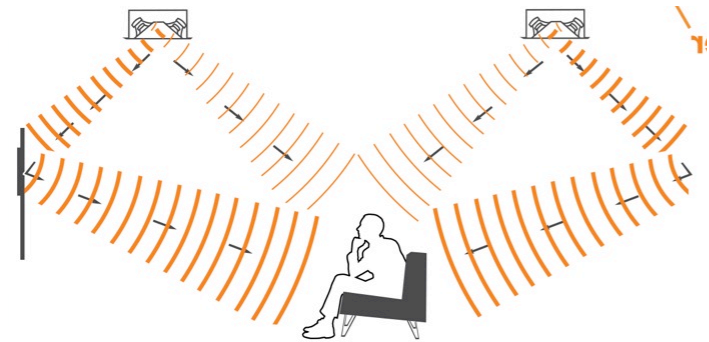

ÄKTA BIOLJUD FRÅN ENBART TAKMODELLER