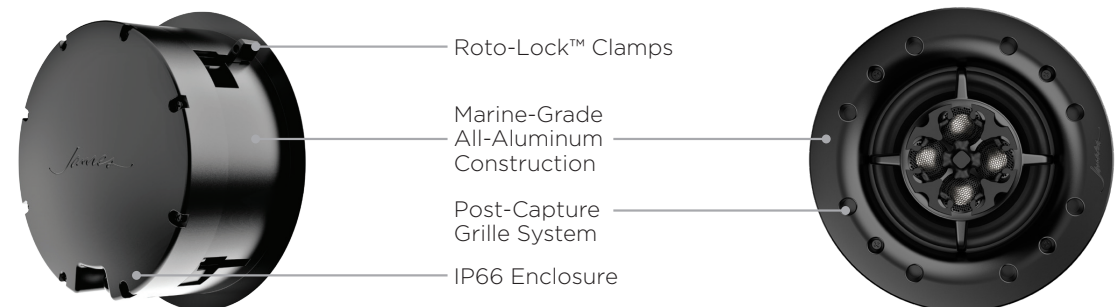

Quad Tweeter Array Technology

Ett av de största problemen med integrerat ljud är bristen på frihet i högtalarnas placering och orientering. Med James Loudspeaker Quad Tweeter-tekniken har vi en lösning som undviker fallgroparna i detta problem genom att öka högtalarens spridning till tidigare ouppnåeliga nivåer. Genom att använda 4 diskant-högtalare istället för en, och förskjuta varje diskant i en 22,5 graders vinkel från högtalarens axel, ökar vi vår diskant-högtalares effektivitet med 300 % och förbättrar vår spridning med 45 grader för en häpnadsväckande täckning utan förlust av frekvensrespons. Oavsett om du sätter ihop ett hemmabiosystem eller ett distribuerat ljudsystem ger vår Quad Tweeter-teknik kompromisslös ljudtäckning till ett större område än någonsin tidigare.

Visual Experience Quadrtech VXQ är en helt ny typ av högtalare för infällnad i tak och vägg.

- Hela högtalarkonstruktionen är gjord i aluminium. Marin grade IP67 (med bakstycket på.)
- Högtalare med enclosure(bakstycke) beställs separat.