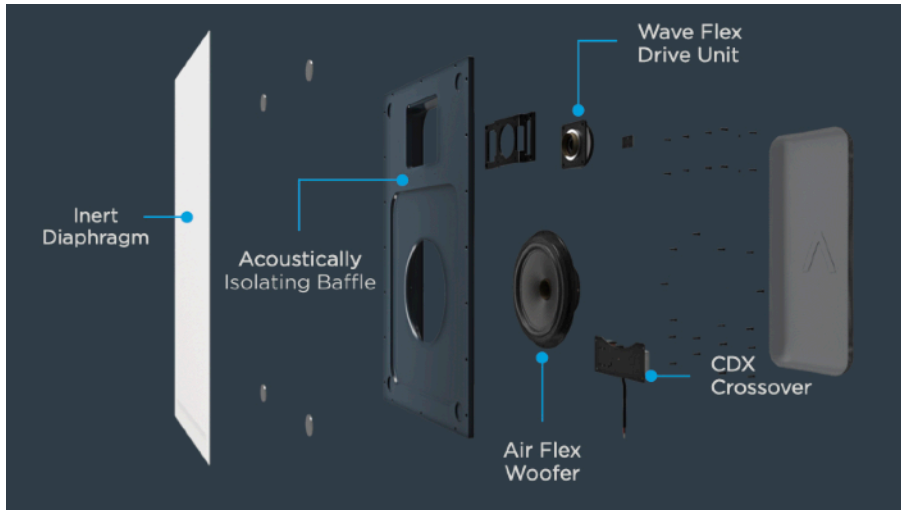

ROBUST KONSTRUKTION OCH NOGA UTVALT MATERIALVAL

INSTALLATION